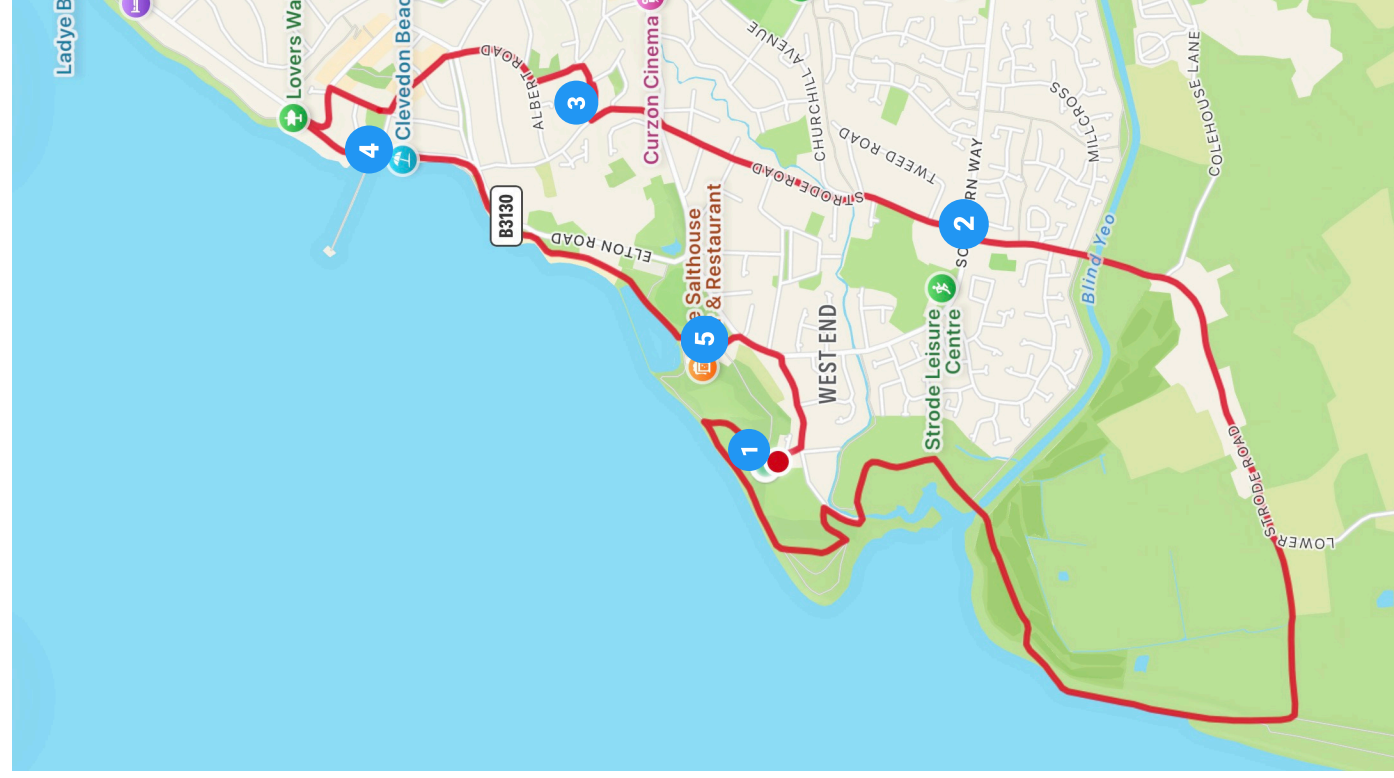

Stage 4

Public Toilets Near the Marine Lake

- Along the sea front following The Beach and Elton Road, round to the Marine Lake and Salthouse Field

Stage 5

Toilets in the Church Centre

- Finally, heading down onto Old Church Road, turning at West End, and back up to St Andrew's Church to finish

Benefice Prayer Walk

Monday 18th May | Thy Kingdom Come 2026

Stage 1

- Setting off from St Andrew's Church at 9:30am
- Heading up to Poet's Walk, round to Wain's Hill & along the Sea Wall
- Turning off at Lower Strozde Road

Stage 2

- At Southern Way, continuing over to Strozde Road, up Victoria Road, and round to the Benefice Office on Coleridge Road

Stage 3

- Carrying on round to Six Ways, down Alexandra Road stopping at St Peter's, then up Copse Road, along Marine Hill and down Marine Parade to Clevedon Pier

Stage 4

- Along the sea front following The Beach and Elton Road, round to the Marine Lake and Salthouse Field

Stage 5

- Finally, heading down onto Old Church Road, turning at West End, and back up to St Andrew's Church to finish